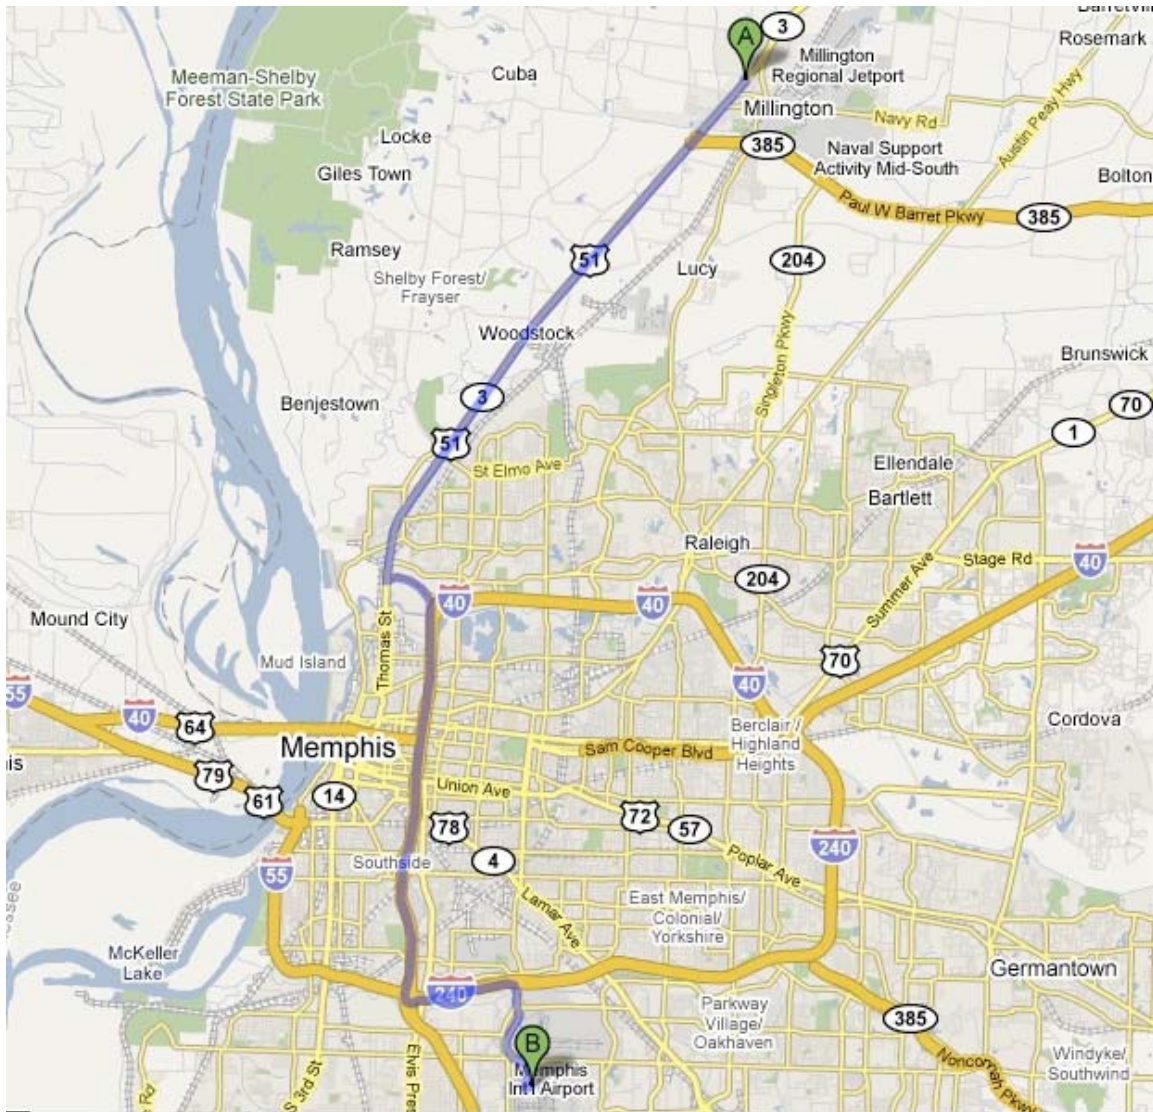

# Direction for Memphis Airport to Hotel

The Admiralty Suite and Inn Memphis Millington:  
8181 US Highway 51 North, Millington, TN 38053

From Memphis International Airport

1. Take Memphis intl Airport Rd to I-240 2.0 mi
2. Take the ramp onto I-240 West (to downtown) 2.6 mi
3. Take the exit onto I-240 North 6.4 mi
4. Merge onto I-40 East 1.7 mi
5. Take exit 2A on the left to merge onto Thomas St/TN-3/US-51 North toward Millington Continue to follow TN-3/US-51 N 14.3 mi
6. Go approximately 14 miles and the hotel will be on the left

# Direction for Hotel to Gymnasium

N-82 Gymnasium:

5682 Bougainville St. Millington TN 38053

1. Take TN-3/US-51 N toward southwest 0.7 mi
2. Turn left at Navy Rd/TN-205 2.2 mi
3. Turn left at 5th Ave/Hornet Ave 0.1 mi
4. Turn right at Bougainville St